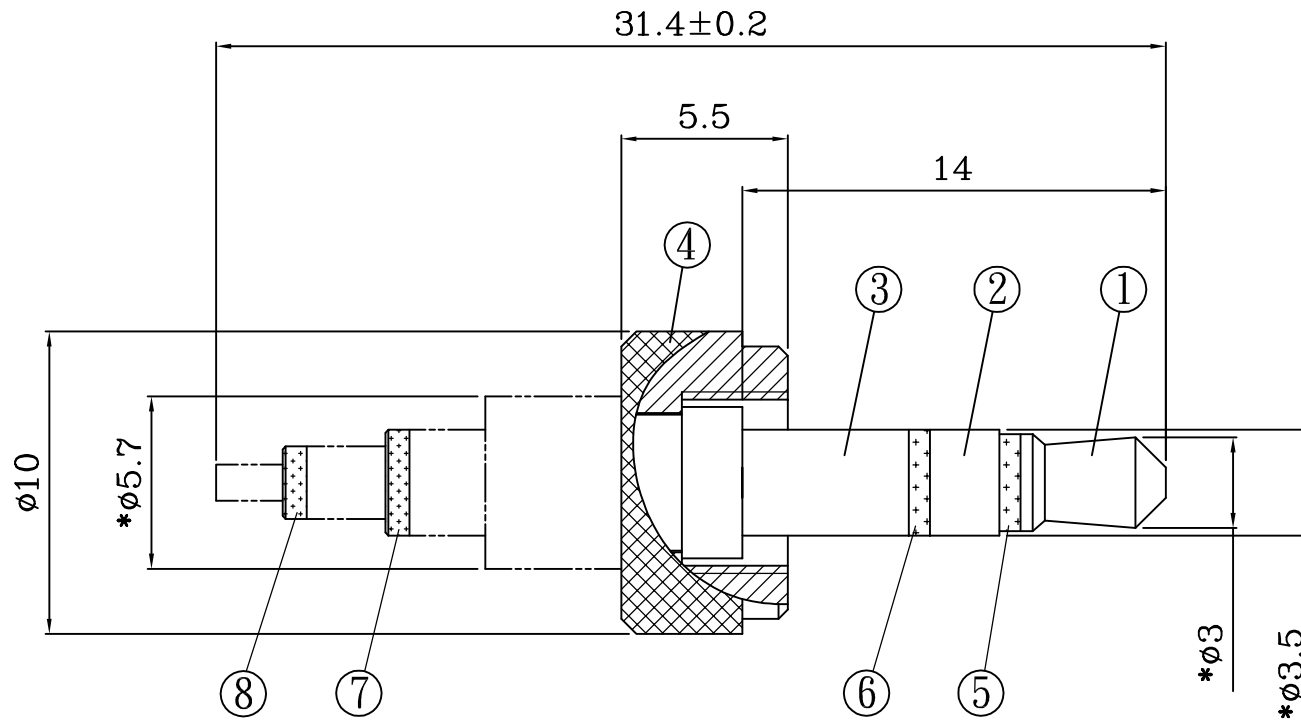

A

B

C

D

E

F

8	PA-BLACK	1
7	PA-BLACK	1
6	ABS-BLACK	1
5	ABS-BLACK	1
4	BRASS C3603H-NICKEL PLATED	1
3	BRASS C3603H-NICKEL PLATED	1
2	BRASS C3603H-NICKEL PLATED	1
1	BRASS C3603H-NICKEL PLATED	1
	Description	Qty.

MODEL	P-35S-SB 3.5PLUG 帶螺環
TITLE	

崧柏電子有限公司
 SOUND PLUG ELECTRONIC CO.;LTD.
 Tel:886-6-3842328 Fax:886-6-3842356